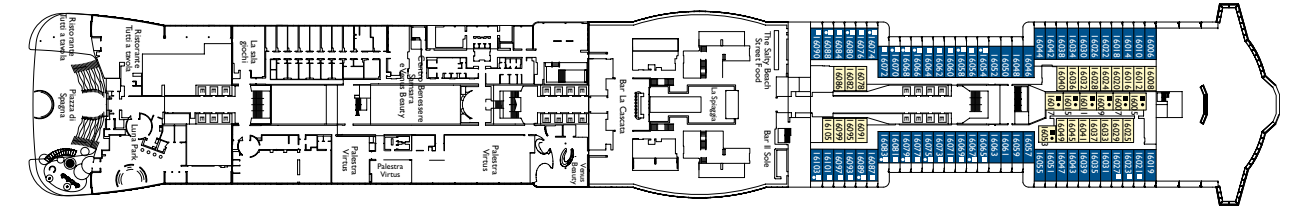

DECK 20
TRIESTE

DECK 19
CORTINA

DECK 18
TORINO

DECK 0 - 1 - 2 - 3 - 4 - 5 - 6 - 7 - 8 - 9 - 10 - 11 - 12 - 14 - 15 - 16 - 17 - **18 - 19 - 20**

- H Cabins for disabled guests
- C Interconnecting cabins
- E Lift
- Single sofa bed
- 1 upper berth

Suites

- Suite with Ocean View Balcony.
Capri, Napoli, Roma, Firenze, Genova, Venezia, Milano
- Grand Suite with Ocean View Balcony.
Napoli, Firenze, Genova, Bellagio

Cabin with terrace by the sea

- Capri, Napoli

Note: the matrimonial bed is available in all the categories of cabin. 3rd and 4th bed are available in all the categories.

DECK 17
BELLAGIO

DECK 16
COMO

DECK 15
MILANO

DECK 0 - 1 - 2 - 3 - 4 - 5 - 6 - 7 - 8 - 9 - 10 - 11 - 12 - 14 - **15 - 16 - 17 - 18 - 19 - 20**