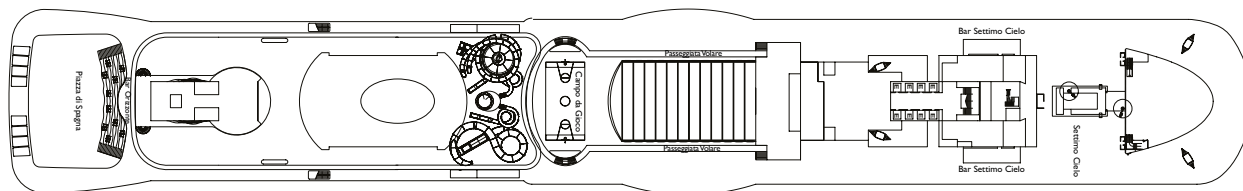

TECHNICAL DATA AND SAFETY

Safety

Maximum capacity	8200
Maximum guests capacity	6554
Capacity per lift raft:	153
No of lifeboats	16
Capacity per lifeboat	440
	8264
Max Crew	1646

Technical data

Propulsion Power max	370 MW
Maximum Draught	8,60 Meters
Speed service	17 Knots at MSP%49 %
Max Speed	21,5 Knots
Stabilizers	2
Main Engines (kW)	4 x 15440
Bulkhead deck	12,13 m
Propulsion concept:	Azipod 5,95 m FPP, 5-bladed 2 x 18500
EEDI (required/attained)	12.12/5.68 g CO2/tnm
Bow thrusters (kW):	4 x 3500
Aux.Boilers & EGBs	2 pcs 4 pcs
No. of Passenger lifts:	22
No. of Service lifts:	17
LNG (gross)	3350 m ³
MGO (gross)	2100 m ³

HOSPITALITY EXPERIENCE

Accomodation information

DECK LAYOUTS

- **Inside cabin**
Palermo, Taormina, Capri, Napoli, Roma, Firenze, Genova, Venezia, Milano, Como, Bellagio
 - **Outside cabins ocean view**
Palermo, Taormina
 - **Cabins with ocean view balcony**
Taormina*, Capri, Napoli, Roma, Firenze, Genova, Venezia, Milano, Como, Bellagio
- *Cabine con balcone a loggia (la porta del balcone potrà essere chiusa dal personale di bordo in caso di maltempo)

DECK 20
TRIESTE

DECK 19
CORTINA

DECK 18
TORINO

DECK 0 - 1 - 2 - 3 - 4 - 5 - 6 - 7 - 8 - 9 - 10 - 11 - 12 - 14 - 15 - 16 - 17 - **18 - 19 - 20**

- H Cabins for disabled guests
- C Interconnecting cabins
- E Lift
- Single sofa bed
- 1 upper berth