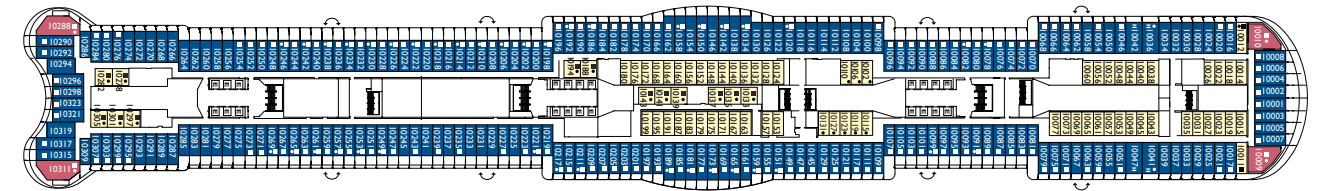

Gross register tonnage	185.010 Tons
Breadth, dwl	41,96 Meters (Waterline)
Length overall	336,94 Meters
Lenght between pp	324,92 m Meters
Decks	20
Total floor area of passenger decks	17 (deck 13 does not exist)
Deadweight	12500 t

DECK 14
VENEZIA

DECK 12
GENOVA

DECK 11
FIRENZE

DECK 0 - 1 - 2 - 3 - 4 - 5 - 6 - 7 - 8 - 9 - 10 - **11 - 12 - 14** - 15 - 16 - 17 - 18 - 19 - 20

- H Cabins for disabled guests
- ↔ Interconnecting cabins
- E Lift
- Single sofa bed
- 1 upper berth

Note: the matrimonial bed is available in all the categories of cabin.
3° and 4° bed are available in all the categories.

Suites

- Suite with Ocean View Balcony.
Capri, Napoli, Roma, Firenze, Genova, Venezia, Milano
- Grand Suite with Ocean View Balcony.
Napoli, Firenze, Genova, Bellagio

Cabin with terrace by the sea

Capri, Napoli

DECK 10
ROMA

DECK 9
NAPOLI

DECK 8
CAPRI

DECK 0 - 1 - 2 - 3 - 4 - 5 - 6 - 7 - **8 - 9 - 10** - 11 - 12 - 14 - 15 - 16 - 17 - 18 - 19 - 20

HOSPITALITY EXPERIENCE

Accomodation information