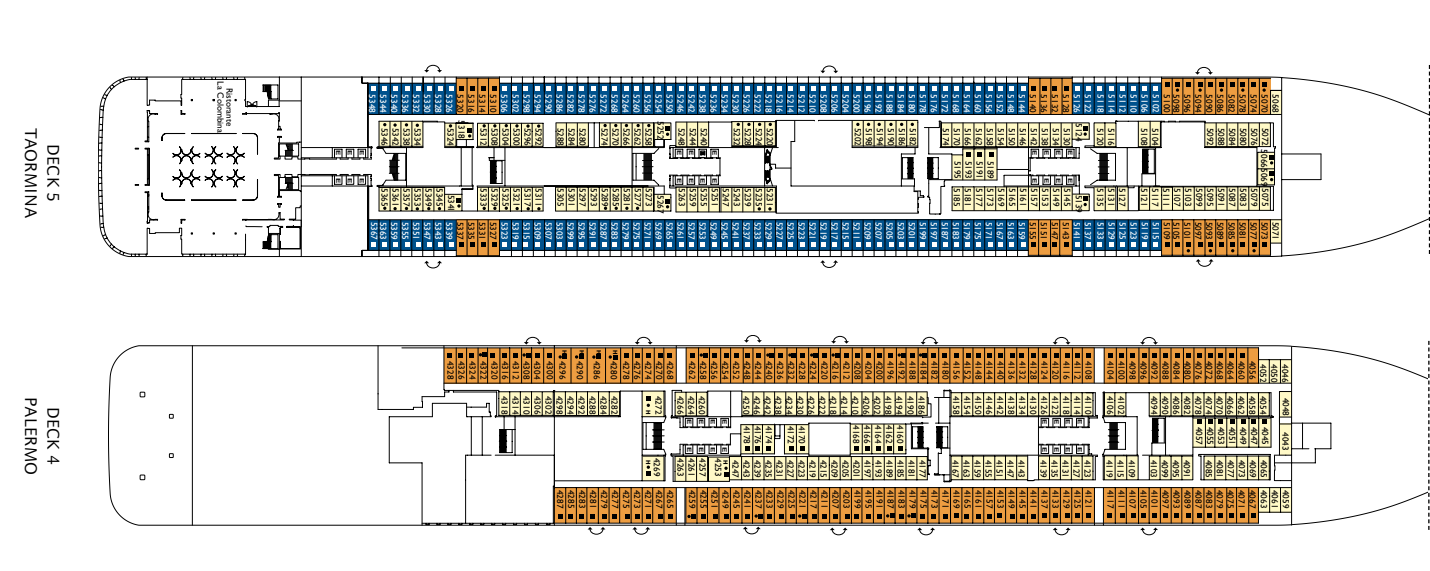

■ Grand Suite with Ocean View Balcony.
Napoli, Firenze, Genova, Bellagio

Cabin with terrace by the sea

Capri, Napoli

- H Cabins for disabled guests
- C Interconnecting cabins
- E Lift
- Single sofa bed
- 1 upper berth

Note: the matrimonial bed is available in all the categories of cabin. 3" and 4" bed are available in all the categories.

DECK 0 - 1 - 2 - 3 - 4 - 5 - **6 - 7** - 8 - 9 - 10 - 11 - 12 - 13 - 14 - 15 - 16 - 17 - 18 - 19 - 20