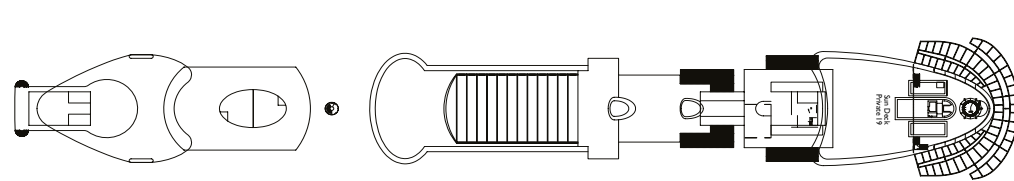

TECHNICAL DATA AND SAFETY

Safety

Maximum capacity	8200
Maximum guests capacity	6554
Capacity per lift raft:	153
No of lifeboats	16
Capacity per lifeboat	440
	8264
Max Crew	1646

Technical data

Propulsion Power max	370 MW
Maximum Draught	8,60 Meters
Speed service	17 Knots at MSP%49 %
Max Speed	21,5 Knots
Stabilizers	2
Main Engines (kW)	4 x 15440
Bulkhead deck	12,13 m
Propulsion concept:	Azipod 5,95 m FPP, 5-bladed 2 x 18500
EEDI (required/attained)	12.12/5.68 g CO2/tnm
Bow thrusters (kW):	4 x 3500
Aux.Boilers & EGBs	2 pcs 4 pcs
No. of Passenger lifts:	22
No. of Service lifts:	17
LNG (gross)	3350 m ³
MGO (gross)	2100 m ³

HOSPITALITY EXPERIENCE

Accomodation information

DECK LAYOUTS

- **Inside cabin**
Palermo, Taormina, Capri, Napoli, Roma, Firenze, Genova, Venezia, Milano, Como, Bellagio
 - **Outside cabins ocean view**
Palermo, Taormina
 - **Cabins with ocean view balcony**
Taormina*, Capri, Napoli, Roma, Firenze, Genova, Venezia, Milano, Como, Bellagio
- *Cabine con balcone a loggia (la porta del balcone potrà essere chiusa dal personale di bordo in caso di maltempo)

DECK 20
TRIESTE

DECK 19
CORTINA

DECK 18
TORINO

DECK 0 - 1 - 2 - 3 - 4 - 5 - 6 - 7 - 8 - 9 - 10 - 11 - 12 - 14 - 15 - 16 - 17 - **18 - 19 - 20**

- H Cabins for disabled guests
- C Interconnecting cabins
- E Lift
- Single sofa bed
- 1 upper berth