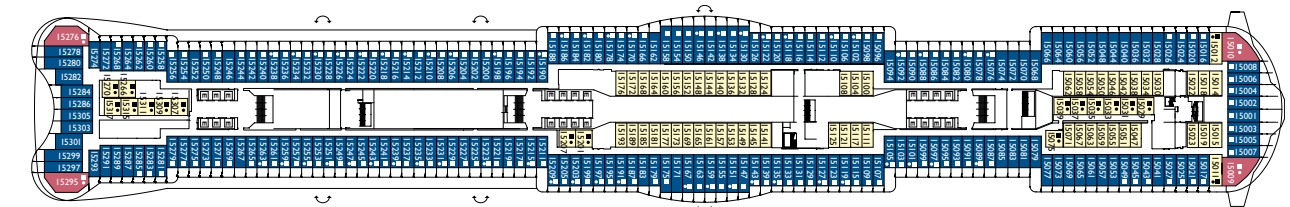

Gross register tonnage	185.010 Tons
Breadth, dwl	41,96 Meters (Waterline)
Length overall	336,94 Meters
Lenght between pp	324,92 m Meters
Decks	20
Total floor area of passenger decks	17 (deck 13 does not exist)
Deadweight	12500 t

Note: the matrimonial bed is available in all the categories of cabin. 3rd and 4th bed are available in all the categories.

DECK 17
BELLAGIO

DECK 16
COMO

DECK 15
MILANO

DECK 0 - 1 - 2 - 3 - 4 - 5 - 6 - 7 - 8 - 9 - 10 - 11 - 12 - 14 - **15 - 16 - 17 - 18 - 19 - 20**

HOSPITALITY EXPERIENCE

Accommodation information

DECK LAYOUTS

Inside cabin

Palermo, Taormina, Capri, Napoli, Roma, Firenze, Genova, Venezia, Milano, Como, Bellagio

Outside cabins ocean view

Palermo, Taormina