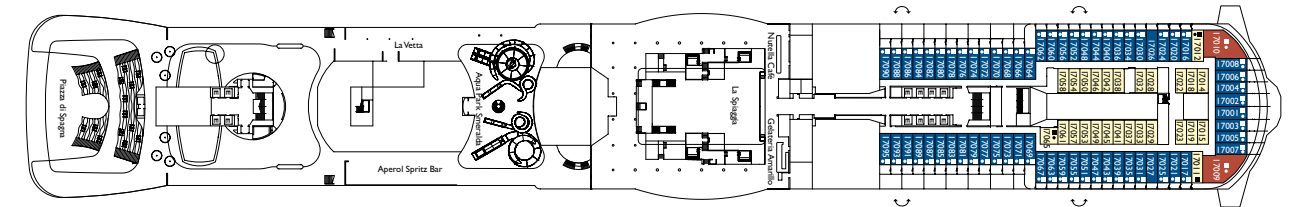

DECK 20
TRIESTE

DECK 19
CORTINA

DECK 18
TORINO

DECK 0 - 1 - 2 - 3 - 4 - 5 - 6 - 7 - 8 - 9 - 10 - 11 - 12 - 14 - 15 - 16 - 17 - **18 - 19 - 20**

- H Cabins for disabled guests
- C Interconnecting cabins
- E Lift
- Single sofa bed
- 1 upper berth

Suites

- Suite with Ocean View Balcony.
Capri, Napoli, Roma, Firenze, Genova, Venezia, Milano
- Grand Suite with Ocean View Balcony.
Napoli, Firenze, Genova, Bellagio

Cabin with terrace by the sea

- Capri, Napoli

Note: the matrimonial bed is available in all the categories of cabin. 3rd and 4th bed are available in all the categories.

DECK 17
BELLAGIO

DECK 16
COMO

DECK 15
MILANO

DECK 0 - 1 - 2 - 3 - 4 - 5 - 6 - 7 - 8 - 9 - 10 - 11 - 12 - 14 - **15 - 16 - 17 - 18 - 19 - 20**