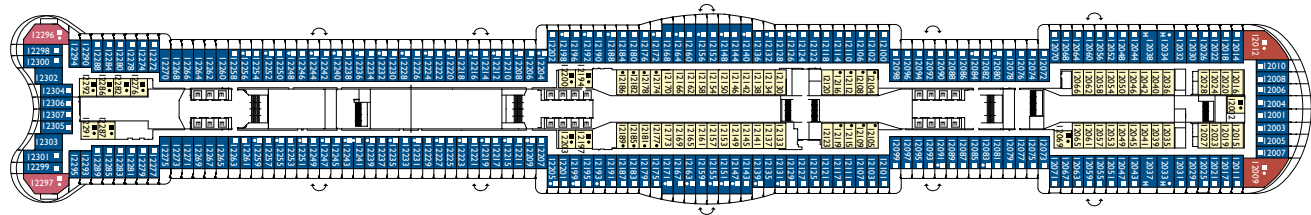

Gross register tonnage	185.010 Tons
Breadth, dwl	41,96 Meters (Waterline)
Length overall	336,94 Meters
Lenght between pp	324,92 m Meters
Decks	20
Total floor area of passenger decks	17 (deck 13 does not exist)
Deadweight	12500 t

HOSPITALITY EXPERIENCE

Accommodation information

DECK LAYOUTS

Inside cabin

Palermo, Taormina, Capri, Napoli, Roma, Firenze, Genova, Venezia, Milano, Como, Bellagio

Outside cabins ocean view

Palermo, Taormina

Cabins with ocean view balcony

Taormina*, Capri, Napoli, Roma, Firenze, Genova, Venezia, Milano, Como, Bellagio

*Cabine con balcone a loggia (la porta del balcone potrà essere chiusa dal personale di bordo in caso di maltempo)

DECK 14
VENEZIA

DECK 12
GENOVA

DECK 11
FIRENZE

DECK 0 - 1 - 2 - 3 - 4 - 5 - 6 - 7 - 8 - 9 - 10 - **11 - 12 - 14** - 15 - 16 - 17 - 18 - 19 - 20

- H Cabins for disabled guests
- ↔ Interconnecting cabins
- E Lift
- Single sofa bed
- 1 upper berth