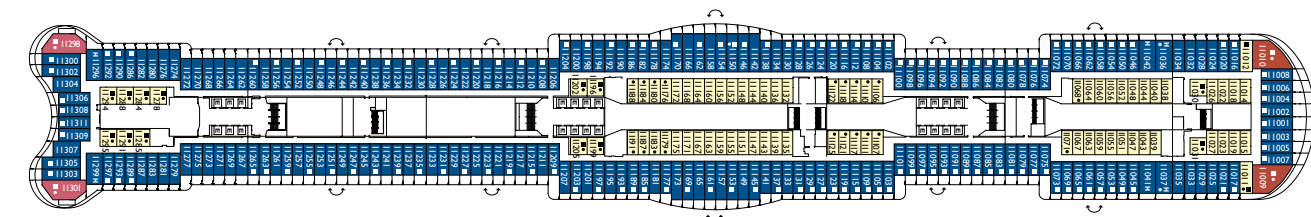

Gross register tonnage	185.010 Tons
Breadth, dwl	41,96 Meters (Waterline)
Length overall	336,94 Meters
Lenght between pp	324,92 m Meters
Decks	20
Total floor area of passenger decks	17 (deck 13 does not exist)
Deadweight	12500 t

DECK 14
VENEZIA

DECK 12
GENOVA

DECK 11
FIRENZE

DECK 0 - 1 - 2 - 3 - 4 - 5 - 6 - 7 - 8 - 9 - 10 - **11 - 12 - 14** - 15 - 16 - 17 - 18 - 19 - 20

- H Cabins for disabled guests
- ↔ Interconnecting cabins
- E Lift
- Single sofa bed
- 1 upper berth