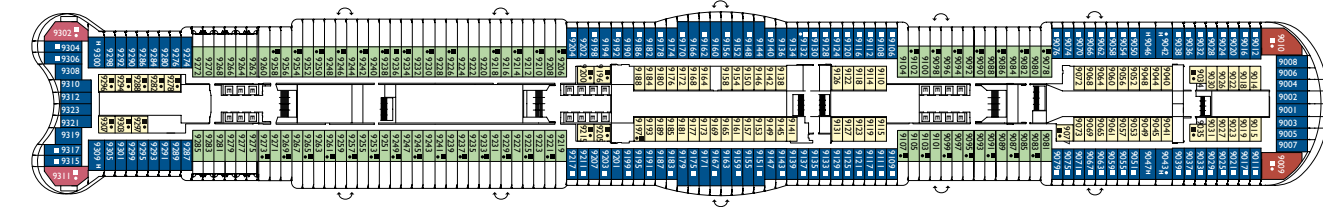

DECK 9
NAPOLI

DECK 8
CAPRI