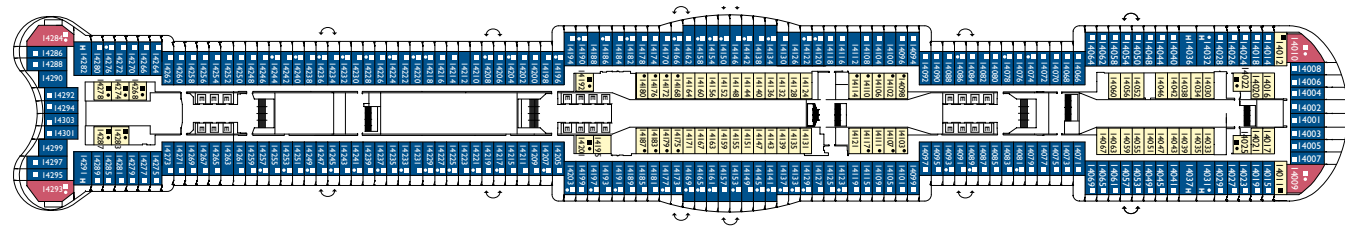

Gross register tonnage	185.010 Tons
Breadth, dwl	41,96 Meters (Waterline)
Length overall	336,94 Meters
Lenght between pp	324,92 m Meters
Decks	20
Total floor area of passenger decks	17 (deck 13 does not exist)
Deadweight	12500 t

Note: the matrimonial bed is available in all the categories of cabin. 3rd and 4th bed are available in all the categories.

DECK 17
BELLAGIO

DECK 16
COMO

DECK 15
MILANO

DECK 0 - 1 - 2 - 3 - 4 - 5 - 6 - 7 - 8 - 9 - 10 - 11 - 12 - 14 - **15 - 16 - 17 - 18 - 19 - 20**

HOSPITALITY EXPERIENCE

Accommodation information

DECK LAYOUTS

Inside cabin

Palermo, Taormina, Capri, Napoli, Roma, Firenze, Genova, Venezia, Milano, Como, Bellagio

Outside cabins ocean view

Palermo, Taormina

DECK 14
VENEZIA

DECK 12
GENOVA

DECK 11
FIRENZE

DECK 0 - 1 - 2 - 3 - 4 - 5 - 6 - 7 - 8 - 9 - 10 - **11 - 12 - 14** - 15 - 16 - 17 - 18 - 19 - 20

- H Cabins for disabled guests
- ↔ Interconnecting cabins
- E Lift
- Single sofa bed
- 1 upper berth